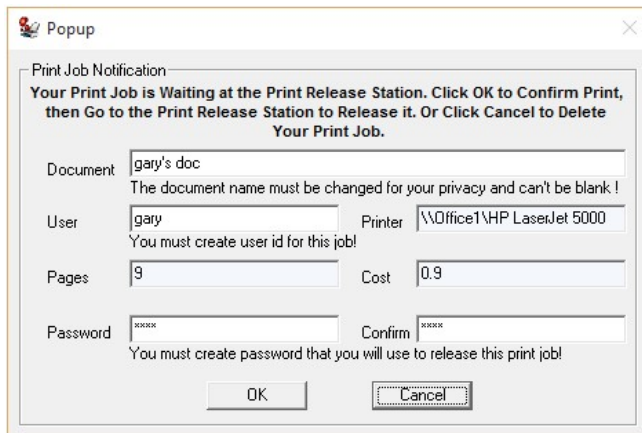

SECURE PRINTING

Print Release Station allows users to create user id/password just from their computers that they will use to release their print jobs on the Print Release Station.