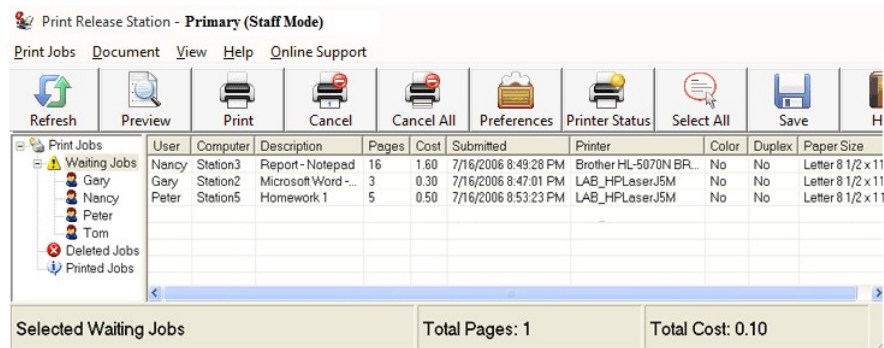

Print Release Station is print management software, best-suited ultimate print control solution for libraries/schools/colleges/universities of low budget, where print jobs hold and release is centralized and unwanted print is restricted.

HOLD / RELEASE

Print Release Station keeps print jobs on hold until released manually by student, patron, staff or employee. The simple interface provided by the software supports staff operation (staff mode) and unattended user operation (user mode).

USER MODE

Print Release Station provides different ways for users to release their print jobs:

- ✓ Enter user ID to show and release the print jobs.
- ✓ Enter prepaid account to release the print jobs.
- ✓ Enter AD credentials to release the print jobs.
- ✓ Use self-payment equipment to release the print jobs.